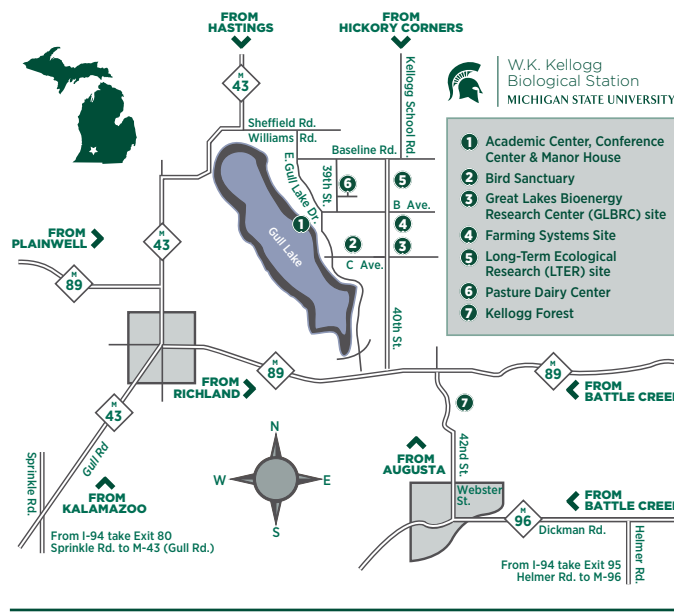

EVERYTHING
YOU NEED
RIGHT WHERE
YOU NEED
IT TO BE

W.K. KELLOGG
**CONFERENCE
CENTER**

Hickory Corners, Michigan

W.K. Kellogg
Conference Center
& Manor House
MICHIGAN STATE UNIVERSITY

3700 E. Gull Lake Dr.
Hickory Corners, MI 49060
(269) 671-2400

conference@kbs.msu.edu

conference.kbs.msu.edu

For all of your conference and meeting needs, come to the W.K. Kellogg Conference Center, located on beautiful Gull Lake.

There is no better place to learn, collect your thoughts, exchange ideas, and productively connect with local and global colleagues.